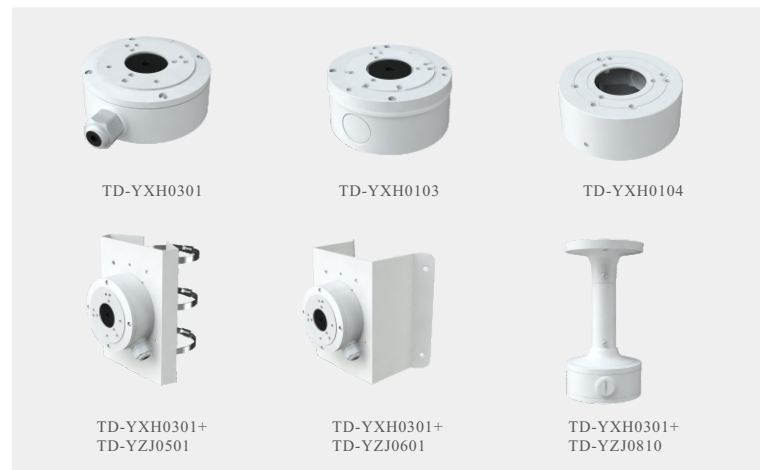

AVAILABLE ACCESSORIES

AVAILABLE MODEL

Available Model	TD-9422S4H-A(D/PE/AR3)	Fixed lens
	TD-9422S4H-A(D/FZ/PE/AR3)	Manual zoom lens
	TD-9422S4H-A(D/AZ/PE/AR3)	Motorized zoom lens