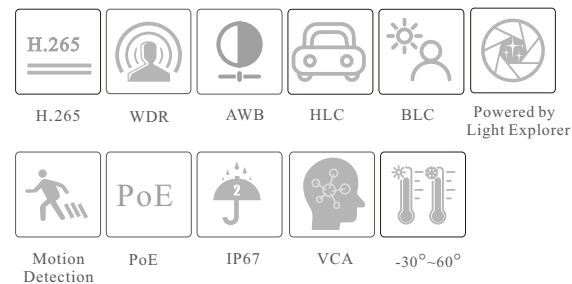

Powered by **Light Explorer**

TD-9422S4H-A

2MP IR Starlight Bullet Network Camera

- H.265+ /H.265 /H.264+/H.264/MJPEG coding
- Max.resolution: 2MP (1920 × 1080)
- ICR auto switch, true day / night vision
- Starlight
- 3D DNR, WDR, HLC, BLC, smart IR, etc.
- ROI coding
- 30~50m IR night view distance
- Built-in micro SD card slot, up to 256GB
- DC12V/PoE power supply
- IP 67 ingress protection
- Support three streams
- Support remote monitoring by smart phones& tablet PCs with iOS and Android OS
- Support P2P function
- Intelligent analytics