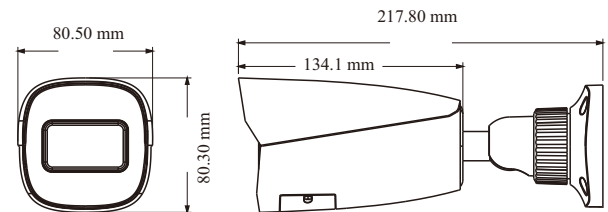

Smart Event	Video Exception (scene change, video blur and abnormal color detection), region intrusion detection, line crossing detection, abandoned/missing object detection
General Function	Watermark, video mask, heartbeat, corridor pattern, ANR
Security	Video encryption, firmware encryption, HTTPS encryption, configuration encryption, illegal login lock, IP address filtering, 802.1x authentication, basic and digest authentication for HTTP
PoE	Yes
IR Distance	30 ~ 50 m
Ingress Protection	IP67
Others	
Power Supply	DC12V/PoE
Power Consumption	< 8.5W
Operating Environment	-30 °C ~ 60 °C (-22°F~140°F); Humidity: less than 95 % (non-condensing)
Storage Environment	-30 °C ~ 65°C (-22°F~149°F), Humidity: less than 95 % (non-condensing)
Dimensions (mm)	217.8 × 80.5 × 80.3
Weight (net)	Approx. 0.66KG
Installation	Ceiling mounting; Wall mounting
Certificate	CE, FCC
Environmental Protection	Complies with Directive EU RoHS, WEEE(2012/19/EU), directive 94/62/EC and REACH(EC1907/2006)

DIMENSIONS